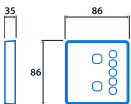

Wireless manual dimming of SmartScan luminaires

Impact resistant manual scene control for SmartScan luminaires. 5 buttons providing On (Eco), Off and 5 fixed dimming levels.

- 7 buttons providing On (Eco), Off and 5 fixed dimming levels
- Mains (230 V) or battery powered versions available
- Communicates wirelessly with SmartScan luminaires
- Mains versions have additional wireless connectivity allowing control from the SmartScan App (iOS and Android)
- Requires a 35 mm deep single-gang back box (mains version only)
- Battery version is supplied complete with batteries and self-adhesive tape and can be mounted directly to the wall
- Multiple touch plates can be used to provide multi-point control
- Programmable using the SmartScan programmer

Dimensions

View the range

Information is correct as of 10 Dec 2024, however must not be interpreted as a guarantee of individual product performance and/or characteristics. We reserve the right to alter specifications and designs without prior notice.